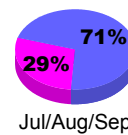

Membership Results
2010-2011

Membership
2009-2010

Month	Net Memb Goal	Actual New Memb	Actual Dropped Memb	Gain/Loss of Memb	Gain/Loss of Memb
Jul/Aug/Sep		11	0	11	
Oct/Nov/Dec		169	0	169	
Jan/Feb/Mar		146	0	146	
Apr/May/June		0	-153	-153	191
Totals		326	-153	173	191

Membership Results 2010-2011

Goal, New, Dropped, Gain/Loss

Comparison of Membership Gain/Loss

Current Year Compared to the Previous Year

Gender Comparison 2010-2011

Male

Female