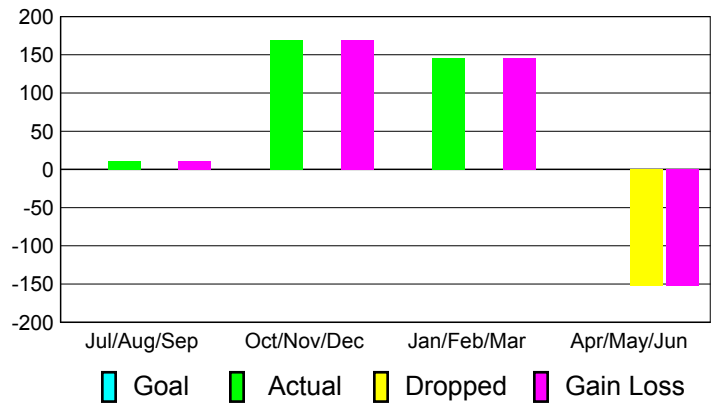

Membership Results 2010-2011

Goal, New, Dropped, Gain/Loss

Comparison of Membership Gain/Loss

Current Year Compared to the Previous Year