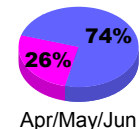

Membership Results
2010-2011

Membership
2009-2010

Month	Net Memb Goal	Actual New Memb	Actual Dropped Memb	Gain/Loss of Memb	Gain/Loss of Memb
Jul/Aug/Sep		11	0	11	
Oct/Nov/Dec		169	0	169	
Jan/Feb/Mar		146	0	146	
Apr/May/June		0	-153	-153	191
Totals		326	-153	173	191

Membership Results 2010-2011

Goal, New, Dropped, Gain/Loss

Comparison of Membership Gain/Loss

Current Year Compared to the Previous Year

Gender Comparison 2010-2011

Male

Female