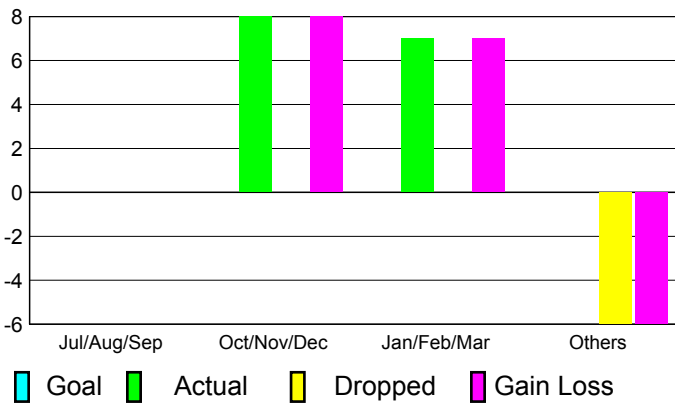

2010-2011 GMT Reports for District (or Undistricted) **District 388**

GMT: **PAUL CHOR HO FAN**

Location: **CHINA**

GMT CA: **5**

CLUBS

Club Results
2010-2011

Clubs
2009-2010

Month	New Club Goal	Actual New Clubs	Actual Dropped Clubs	Gain/Loss of Clubs	Gain/Loss of Clubs
Jul/Aug/Sep		0	0	0	
Oct/Nov/Dec		8	0	8	
Jan/Feb/Mar		7	0	7	
Apr/May/June		0	-6	-6	8
Totals		15	-6	9	8

Club Results 2010-2011

Goal, New, Dropped, Gain/Loss

Comparison of Club Gain/Loss

Current Year Compared to the Previous Year

YTD Status Quo Clubs 2010-2011

Status Quo Clubs Compared to Status Quo Members

MEMBERSHIP