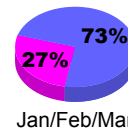

Membership Results
2010-2011

Membership
2009-2010

Month	Net Memb Goal	Actual New Memb	Actual Dropped Memb	Gain/Loss of Memb	Gain/Loss of Memb
Jul/Aug/Sep		11	0	11	
Oct/Nov/Dec		169	0	169	
Jan/Feb/Mar		146	0	146	
Apr/May/June		0	-153	-153	191
Totals		326	-153	173	191

Membership Results 2010-2011

Goal, New, Dropped, Gain/Loss

Comparison of Membership Gain/Loss

Current Year Compared to the Previous Year

Gender Comparison 2010-2011

Male

Female