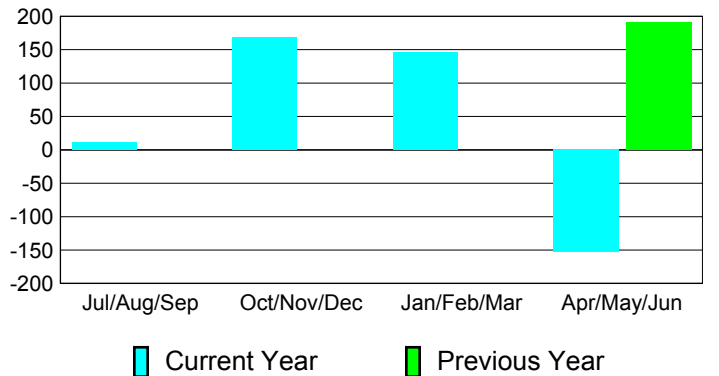

Membership Results
2010-2011

Membership
2009-2010

Month	Net Memb Goal	Actual New Memb	Actual Dropped Memb	Gain/Loss of Memb	Gain/Loss of Memb
Jul/Aug/Sep		11	0	11	
Oct/Nov/Dec		169	0	169	
Jan/Feb/Mar		146	0	146	
Apr/May/June		0	-153	-153	191
Totals		326	-153	173	191

Membership Results 2010-2011

Goal, New, Dropped, Gain/Loss

Comparison of Membership Gain/Loss

Current Year Compared to the Previous Year

Gender Comparison 2010-2011

Male

Female