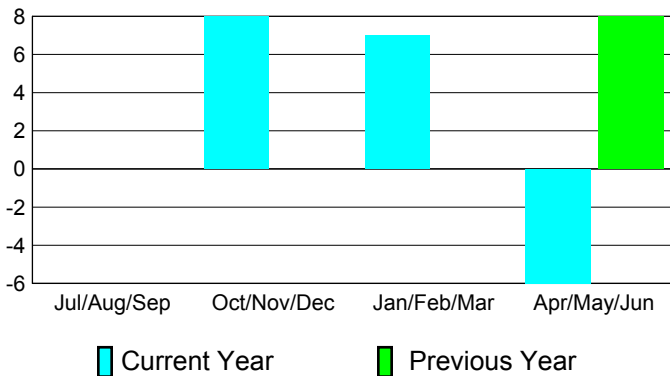

2010-2011 GMT Reports for District (or Undistricted) **District 388**

GMT: **PAUL CHOR HO FAN**

Location: **CHINA**

GMT CA: **5**

CLUBS

Club Results
2010-2011

Clubs
2009-2010

Month	New Club Goal	Actual New Clubs	Actual Dropped Clubs	Gain/Loss of Clubs	Gain/Loss of Clubs
Jul/Aug/Sep		0	0	0	
Oct/Nov/Dec		8	0	8	
Jan/Feb/Mar		7	0	7	
Apr/May/June		0	-6	-6	8
Totals		15	-6	9	8

Club Results 2010-2011

Goal, New, Dropped, Gain/Loss

Comparison of Club Gain/Loss

Current Year Compared to the Previous Year

YTD Status Quo Clubs 2010-2011

Status Quo Clubs Compared to Status Quo Members

MEMBERSHIP