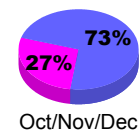

Membership Results
2010-2011

Membership
2009-2010

Month	Net Memb Goal	Actual New Memb	Actual Dropped Memb	Gain/Loss of Memb	Gain/Loss of Memb
Jul/Aug/Sep		11	0	11	
Oct/Nov/Dec		169	0	169	
Jan/Feb/Mar		146	0	146	
Apr/May/June		0	-153	-153	191
Totals		326	-153	173	191

Membership Results 2010-2011

Goal, New, Dropped, Gain/Loss

Comparison of Membership Gain/Loss

Current Year Compared to the Previous Year

Gender Comparison 2010-2011

Male

Female